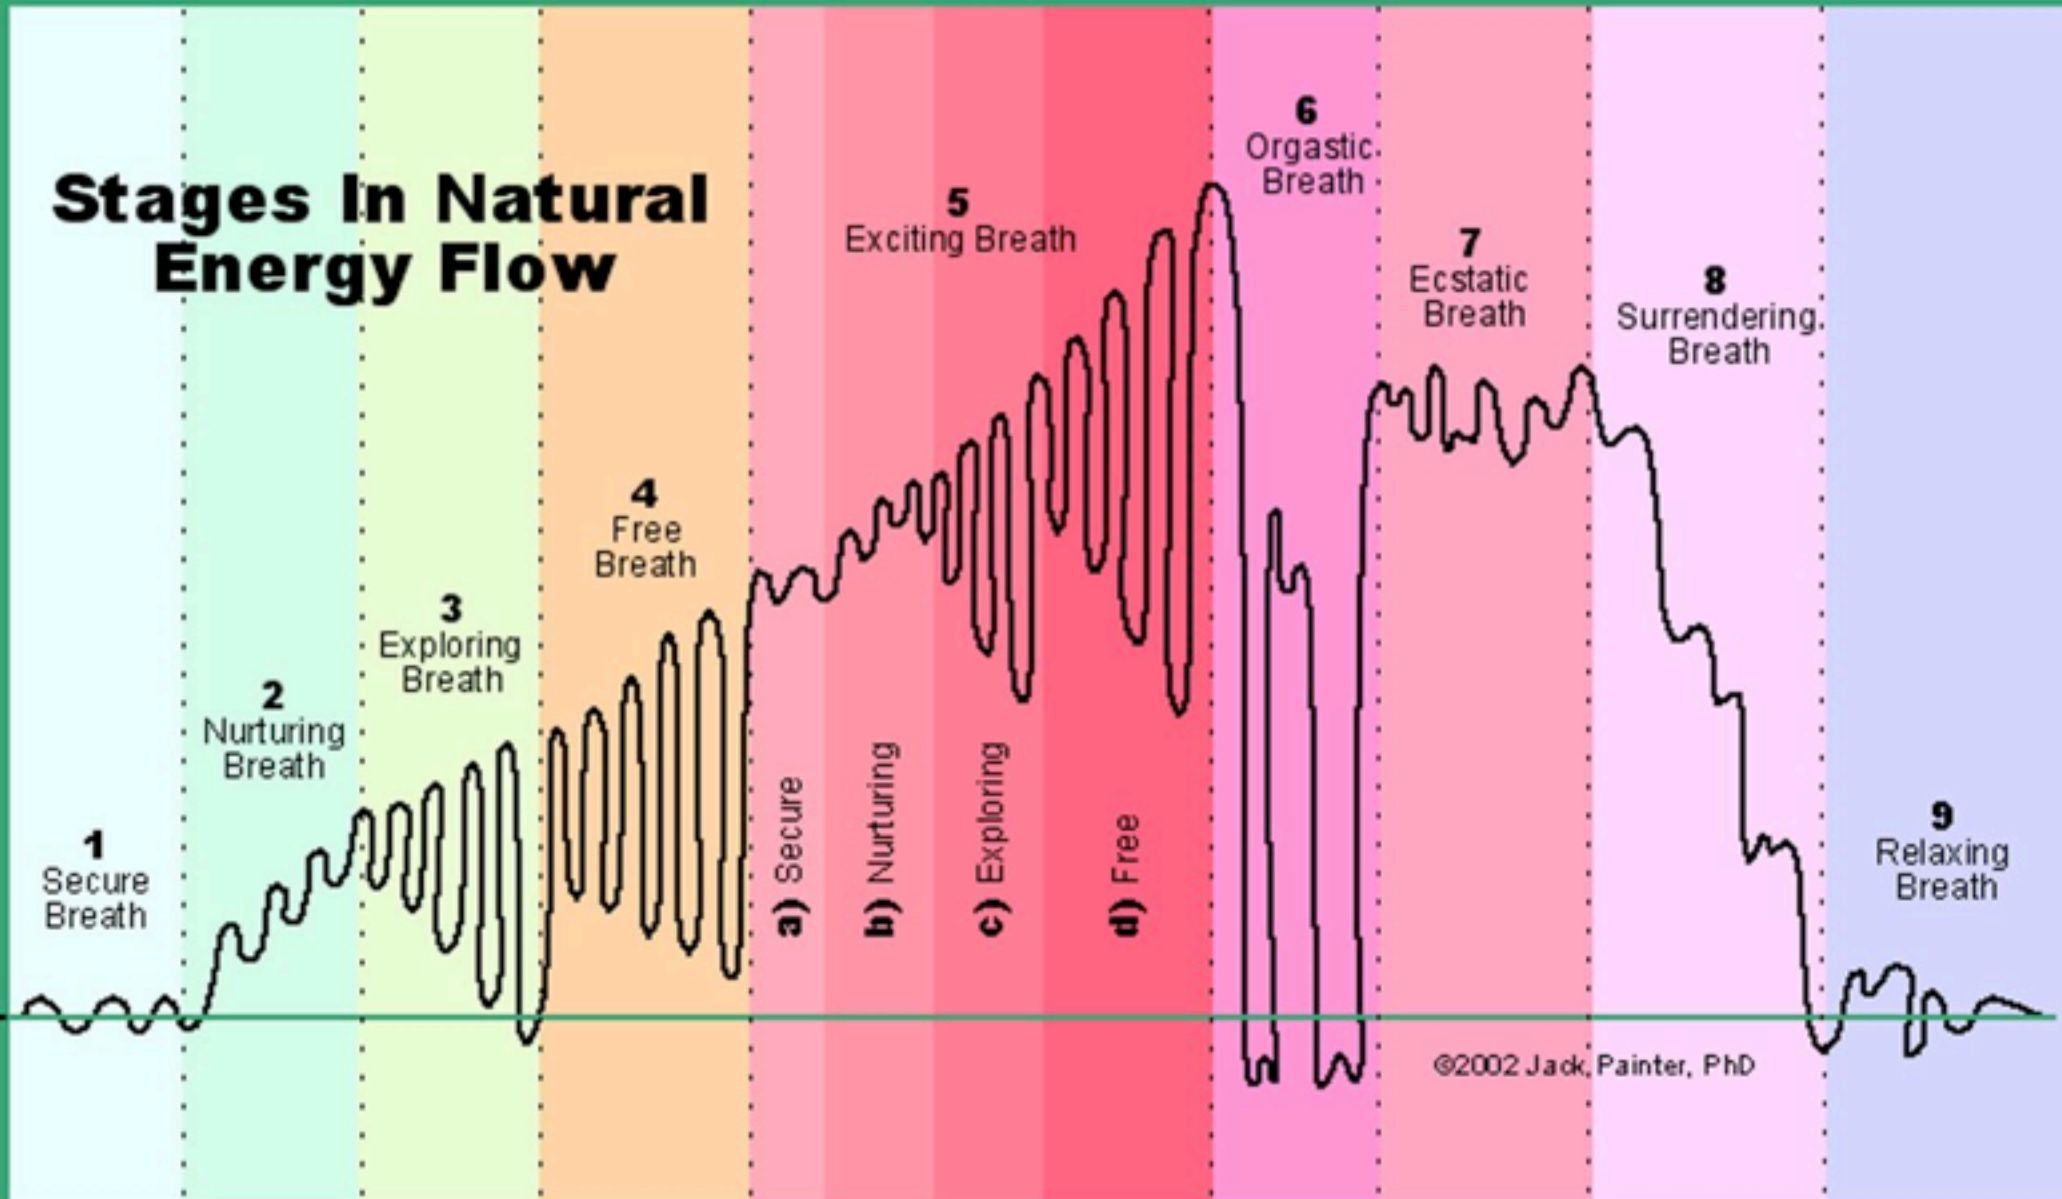

# Stages In Natural Energy Flow

Discharge - | + Charge

©2002 Jack Painter, PhD

	1	2	3	4	5	6	7	8	9
<b>Breath</b>	Even Inhalation & Exhalation	More Inhalation than Exhalation	More Exhalation than Inhalation	Increasing Inhalation Increasing Exhalation	Increasing Inhalation Leading to Orgastic Exhalation	Exhalation	Both Inhalation and Exhalation	Increasing Exhalation	Both Inhalation and Exhalation
<b>Charge / Discharge</b>	Homeostasis, Balance of Charge & Discharge	Increasing Charge with Minimal Discharge	Increasing Discharge with Gradual Charge	Increasing Range of Charge & Discharge	Charging & Discharging to the limit	Releasing Discharge	Balanced Variety of Charge and Discharge on Charged Plateau	Complete Discharge	Process of Creating Secure Breath
<b>Natural Character Style</b>	Creative	Caring	Powerful	Full	Joyful				